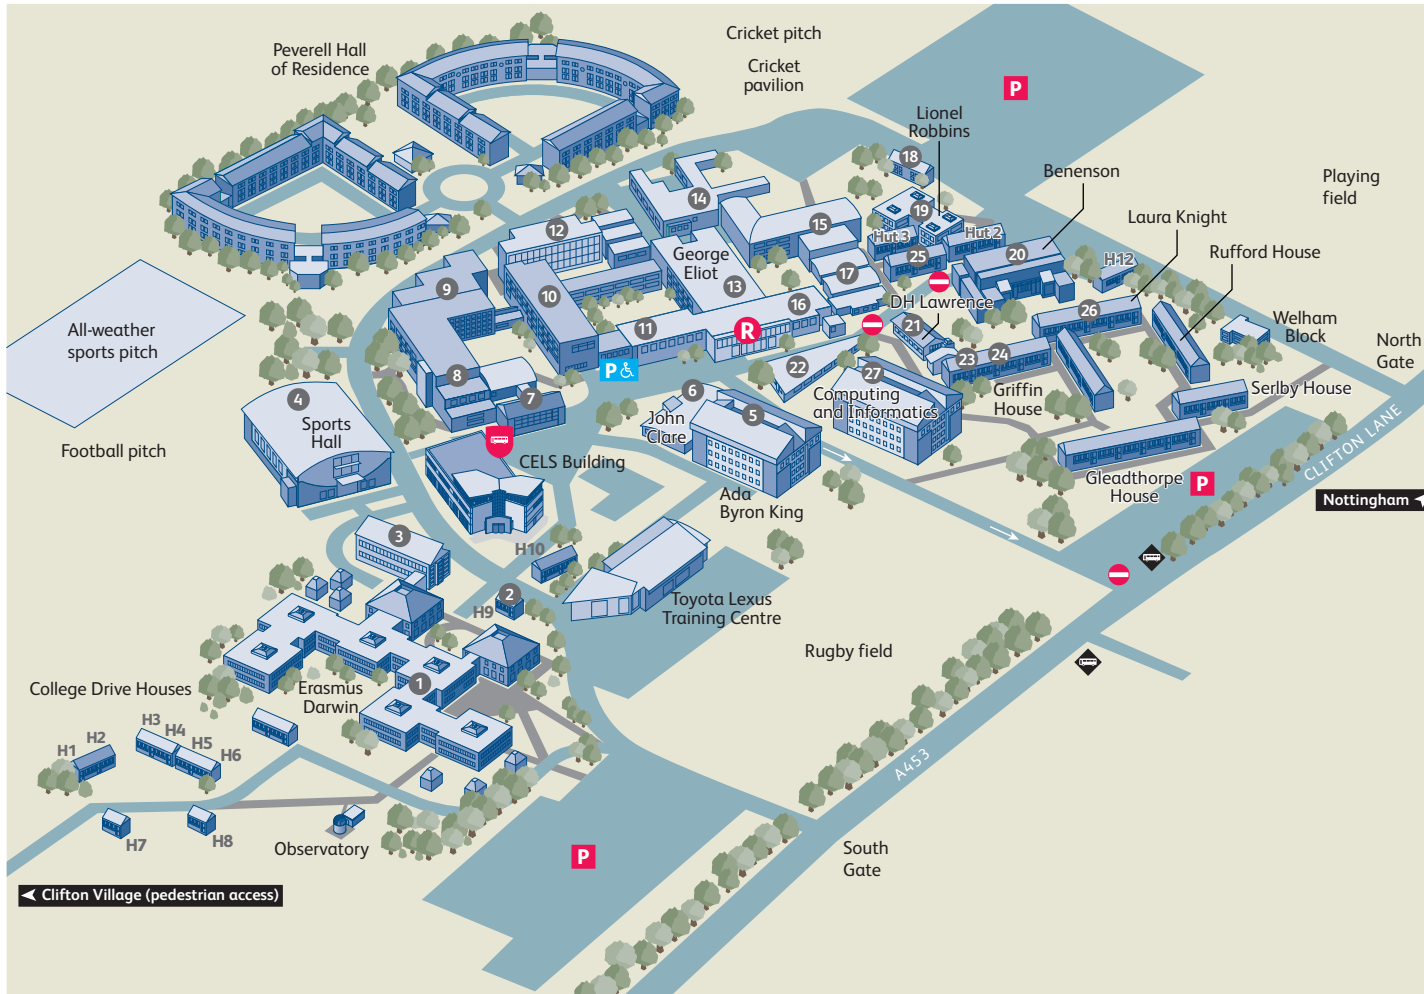

Clifton campus

- One-way
- Pedestrian walkway
- General parking
- Disabled parking
- Main reception
- Bus stops
- Unilink bus stop
- No entry

- Accommodation Services **11**
- Audio Visual Services **10**
- Bank **21**
- Bookshop **22**
- Café Eliot **13**
- Careers Service **15**
- School of Biomedical and Natural Sciences Catalysis and Nanoscience Laboratory **18**
- Centre for Asia-Pacific Studies **16**
- Central IT Resources **10**
- Finance Office **15**
- Fitness Gym **7 20**

- Health Centre (Clifton) **15**
- Imaging & Display Research Facility **2**
- K Block **23**
- Language Centre **12**
- Lecture Theatres **6 8 11 12**
- Library **9**
- Main Hall **16**
- Maintenance **14**
- Media Wing **17**
- Muslim Prayer Facilities **25**
- Reprographics **11**
- Sports Hall **4**

- Squash Courts **7**
- Student Support Services **15**
- Supermarket **21**
- The Point Bar and Diner **20**
- Students' Union **20**
- Students' Union Bar **20**
- Students' Union Fitness Gym **20**

- Schools
- School of Arts and Humanities (Also see City site map) **1 2 3 17 24 25**
- School of Biomedical and Natural Sciences **1 3**
- School of Computing and Informatics **2 27**
- School of Education **5 19**